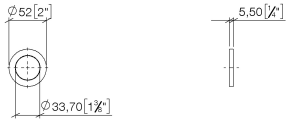

# Rosette for tap hole cover - Chrome

IMO

12 730 970

- rosette Ø 52 mm

For combination with exposed trim parts 33800875-FF / 33805875-FF / 33816875-FF / 33818875-FF / 33826875-FF / 13700845-FF / 13700846-FF / 20713845-FF / 20713846-FF /

12 730 970

mm [inches]

12 730 970

Parts for other  
finishes can be found  
here: Brushed  
Platinum